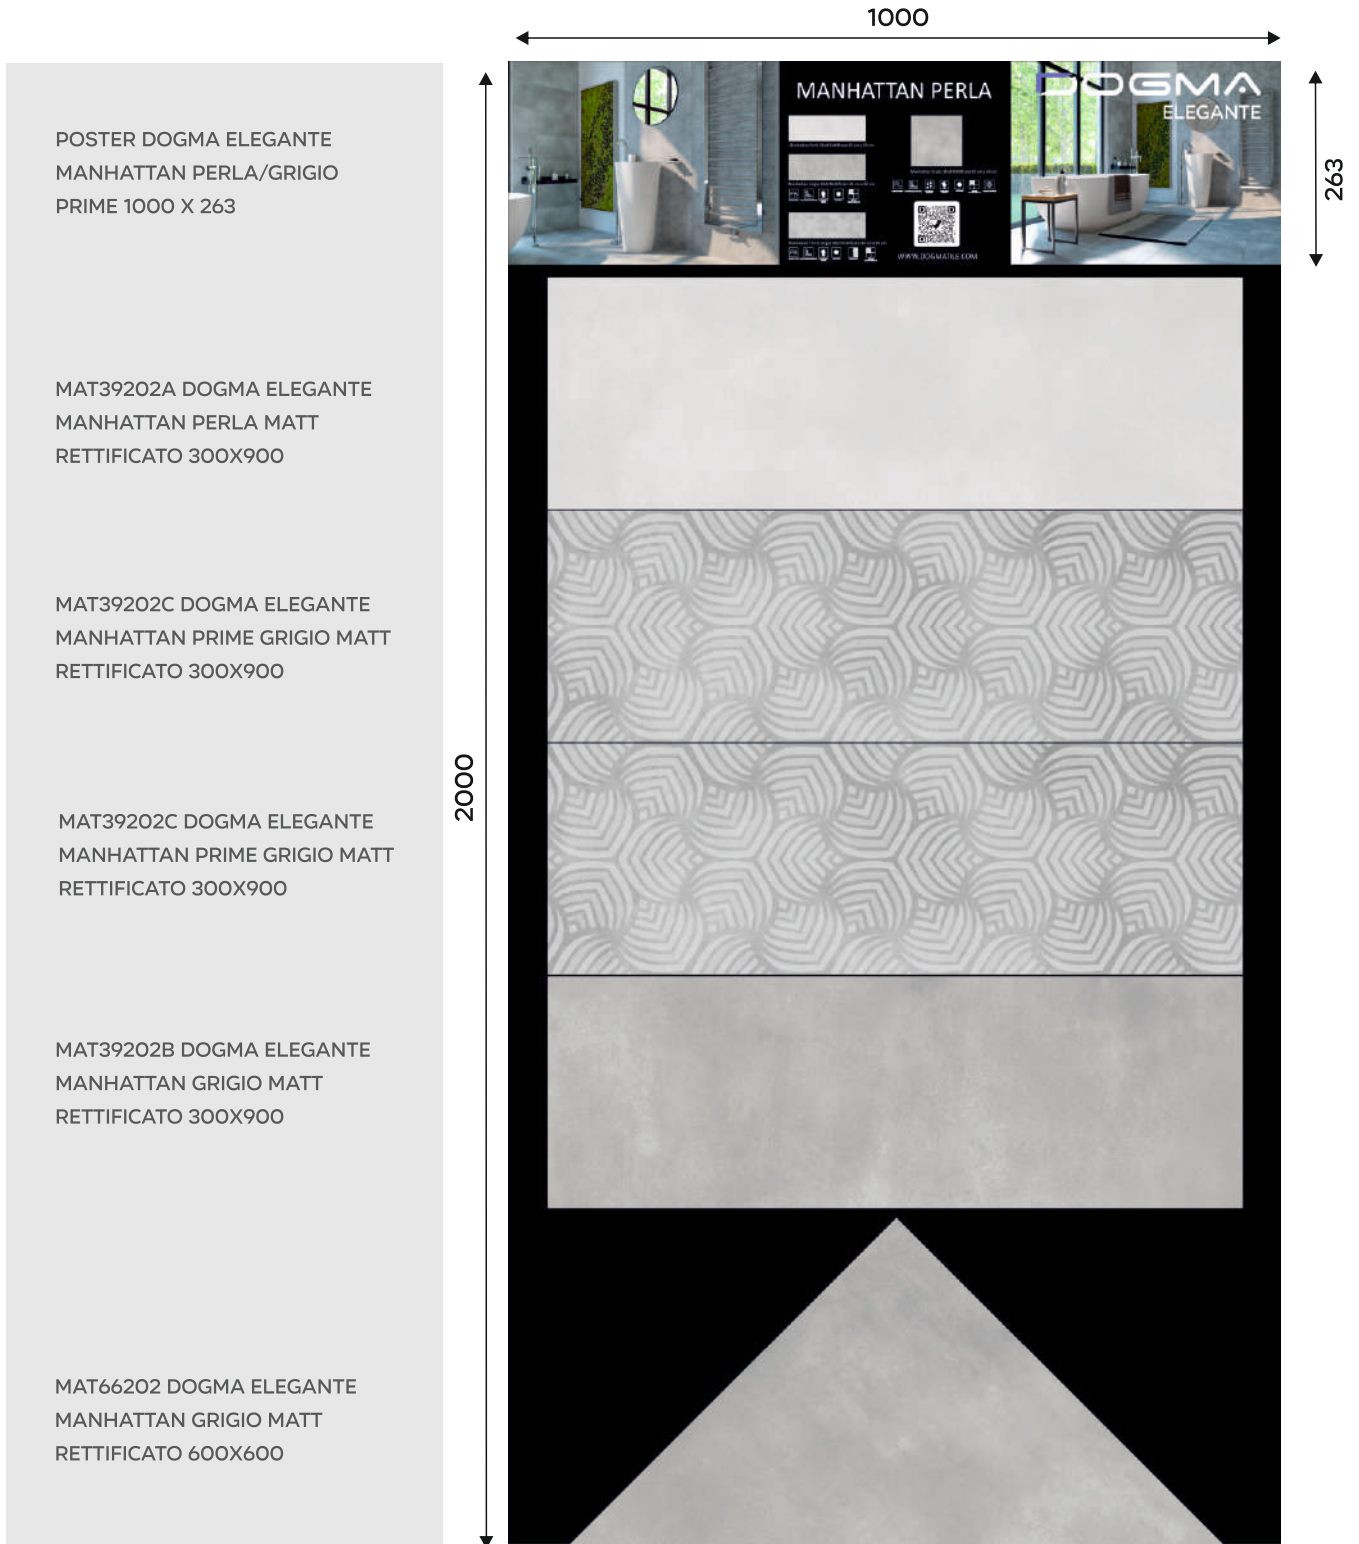

**TECHNICAL PANEL DOGMA ELEGANTE MANHATTAN PERLA/GRIGIO
PRIME 1000 X 2000**